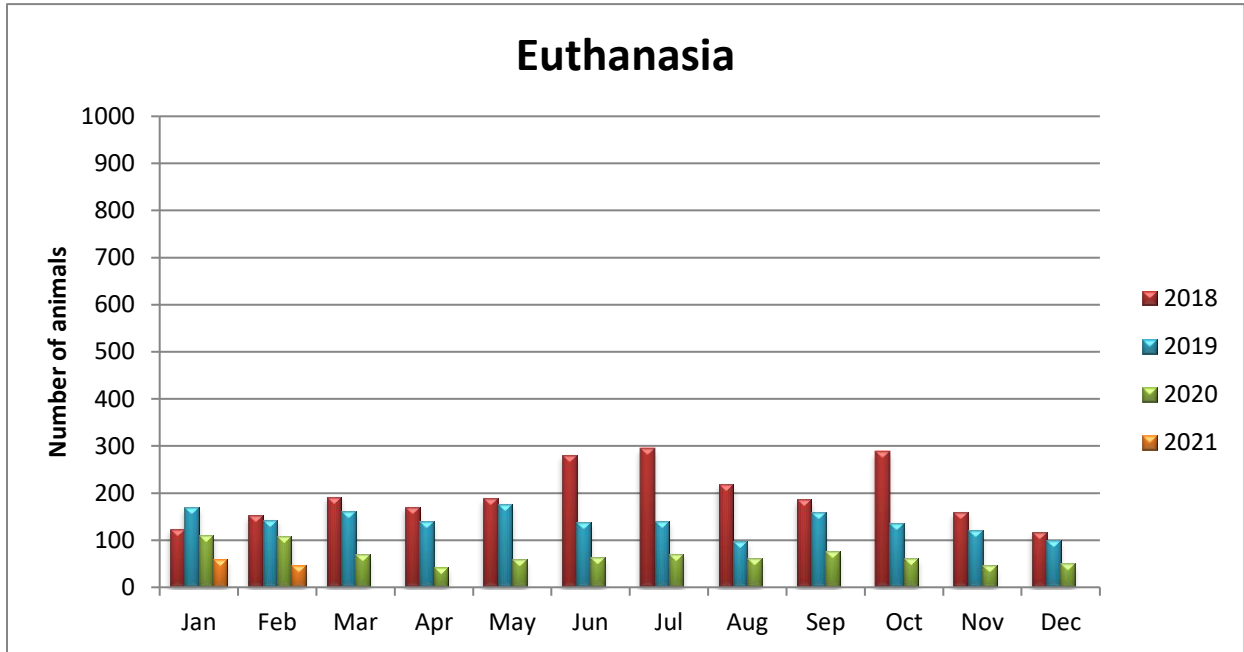

Euthanasia Monthly Comparison

Incoming animals may be euthanized for space, health or temperament. We also provide owner requested euthanasia to the public.

Wake County Animal Center Statistical Report

This report shows the current report month statistics and compares fiscal year to date statistics for the current fiscal year and the prior three fiscal years.

Date Range: July 1, 2020 - February 28, 2021						Date Prepared: 03/15/21				
	YTD FY18	%	YTD FY19	%	YTD FY20	%	YTD FY21	%	MTD FY21	%
Intake Dog	3203		3477		2610		1872		294	
Intake Cat	3303		3271		3436		2081		155	
Intake Other	309		431		515		212		29	
Intake Total	6815		7179		7561		4165		478	
Adoption Dog	1220	38.1%	1266	36.4%	1473	56.4%	739	39.5%	101	34.4%
Adoption Cat	1411	42.7%	1332	40.7%	1575	45.8%	1126	54.1%	93	60.0%
Adoption Other	89	28.8%	137	31.8%	134	26.0%	52	24.5%	5	17.2%
Adoption Total	2726	40.0%	2741	38.2%	3182	42.1%	1917	46.0%	199	41.6%
Transfer Dog	795	24.8%	932	26.8%	944	36.2%	549	29.3%	71	24.1%
Transfer Cat	913	27.6%	845	25.8%	1308	38.1%	635	30.5%	57	36.8%
Transfer Other	110	35.6%	190	44.1%	260	50.5%	96	45.3%	16	55.2%
Transfer Total	1818	26.7%	1967	27.4%	2512	33.2%	1280	30.7%	144	30.1%
Reclaim Dog	729	22.8%	736	21.2%	857	32.8%	476	25.4%	66	22.4%
Reclaim Cat	93	2.8%	133	4.1%	185	5.4%	49	2.4%	3	1.9%
Reclaim Other	14	4.5%	6	1.4%	6	1.2%	8	3.8%	2	6.9%
Reclaim Total	836	12.3%	867	12.1%	1018	13.5%	533	12.8%	71	14.9%
Euth Dog	442	13.8%	460	13.2%	344	13.2%	227	12.1%	25	8.5%
Euth Cat	1090	33.0%	1035	31.6%	543	15.8%	190	9.1%	17	11.0%
Euth Other	56	18.1%	85	19.7%	86	16.7%	57	26.9%	5	17.2%
Euth Total	1588	23.3%	1581	22.0%	973	12.9%	474	11.4%	47	9.8%

	Total	%
Change in intake from FY20 to FY21	-3396	-45%
Change in adoptions from FY20 to FY21	-1265	-40%
Change in transfers from FY20 to FY21	-1232	-49%
Change in euthanasia from FY20 to FY21	-499	-51%
Change in total cat live releases FY20 to FY21	-1258	-41.0%
Change in total dog live releases FY20 to FY21	-1510	-46.1%