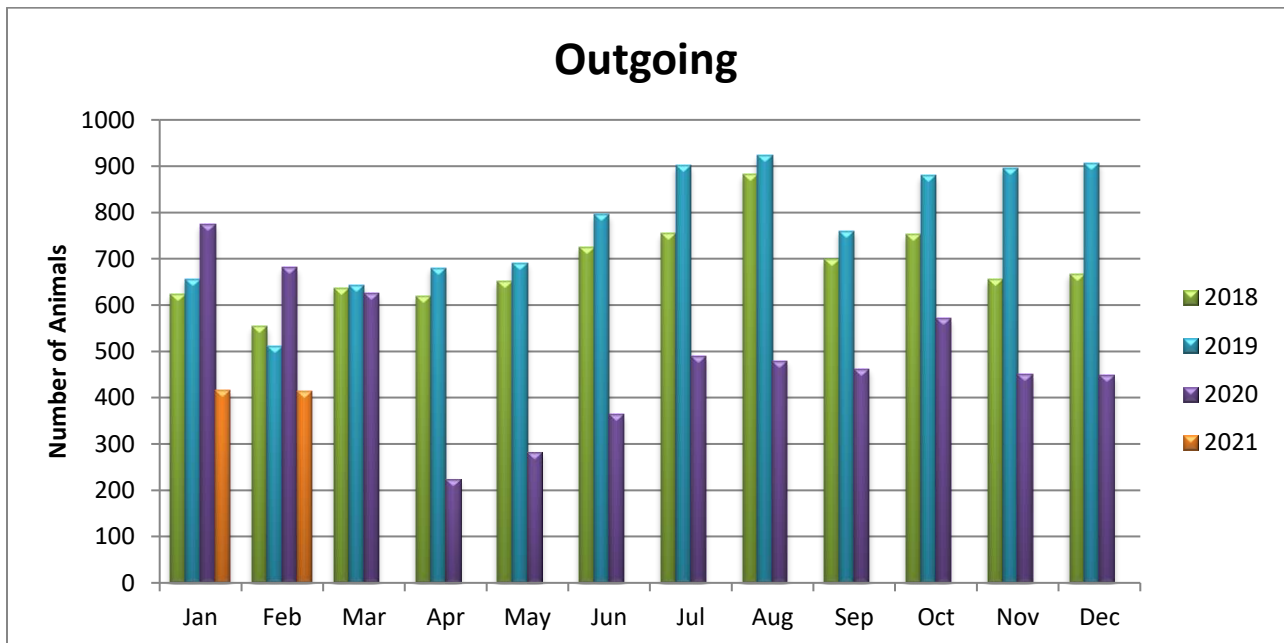

Outgoing Animals Monthly Comparison

Outgoing animals include: adoption, reclaim to owner, transfer to transfer partner