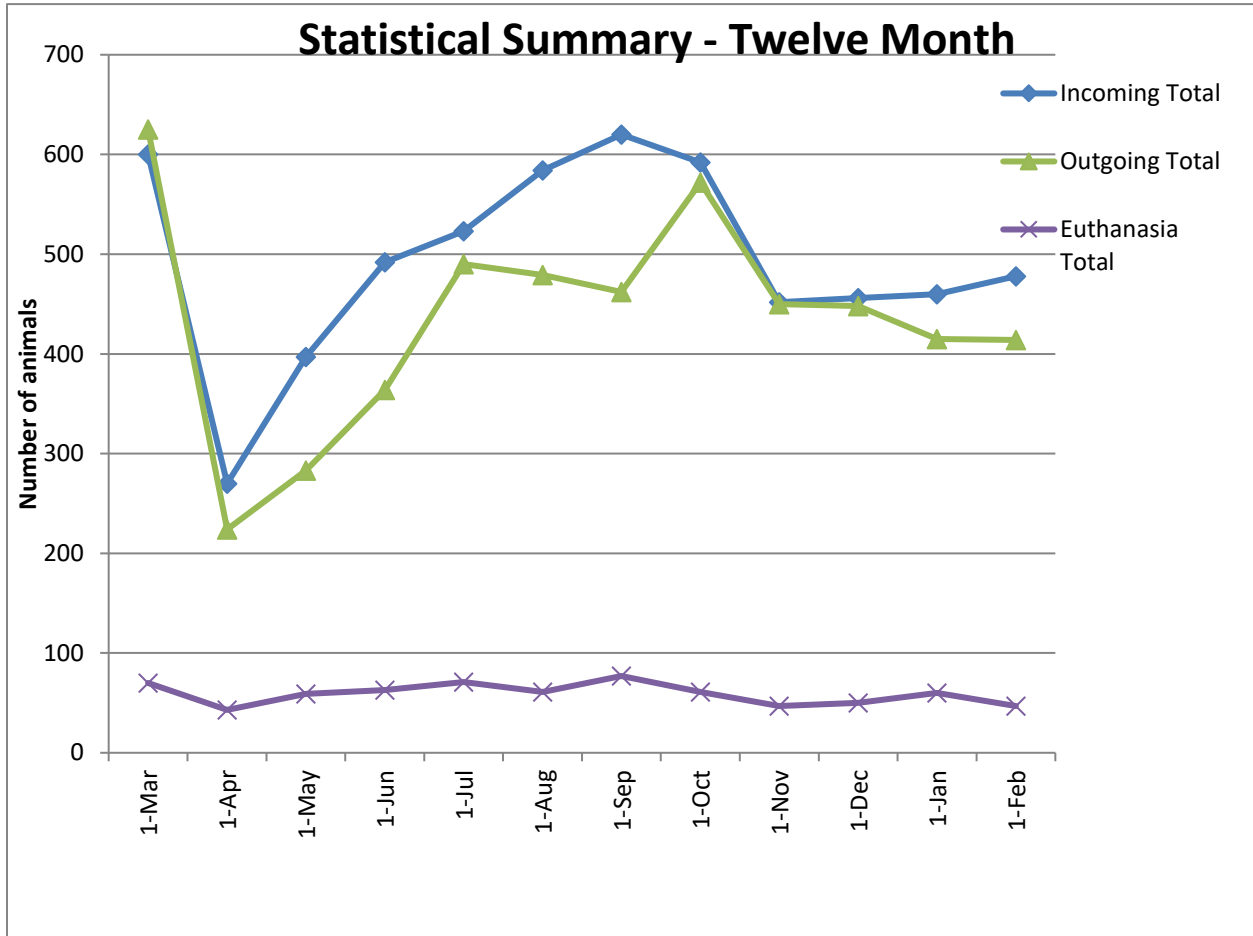

Animal Center Statistical Summary

This chart compares all of our incoming animals, outgoing animals (which includes adoption, reclaim by owner and transfer to transfer partners) and euthanasia.

Incoming Animals Monthly Comparison