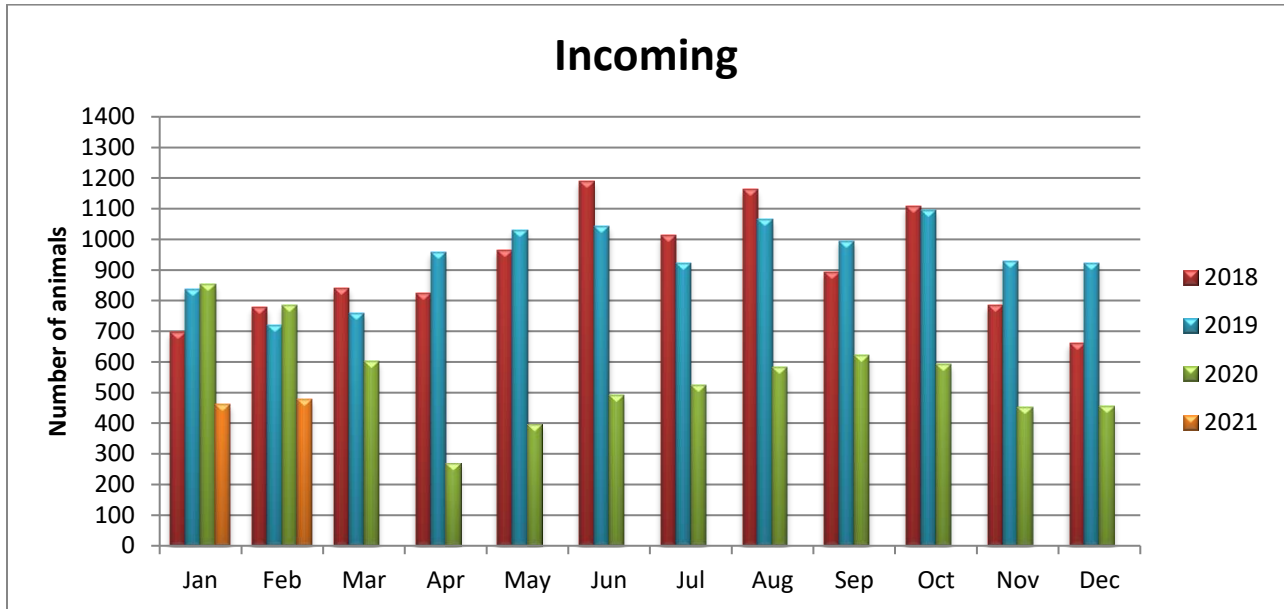

Incoming Animals Monthly Comparison

Incoming animals include all animals that enter the Wake County Animal Center either through our front desk or by Animal Control.