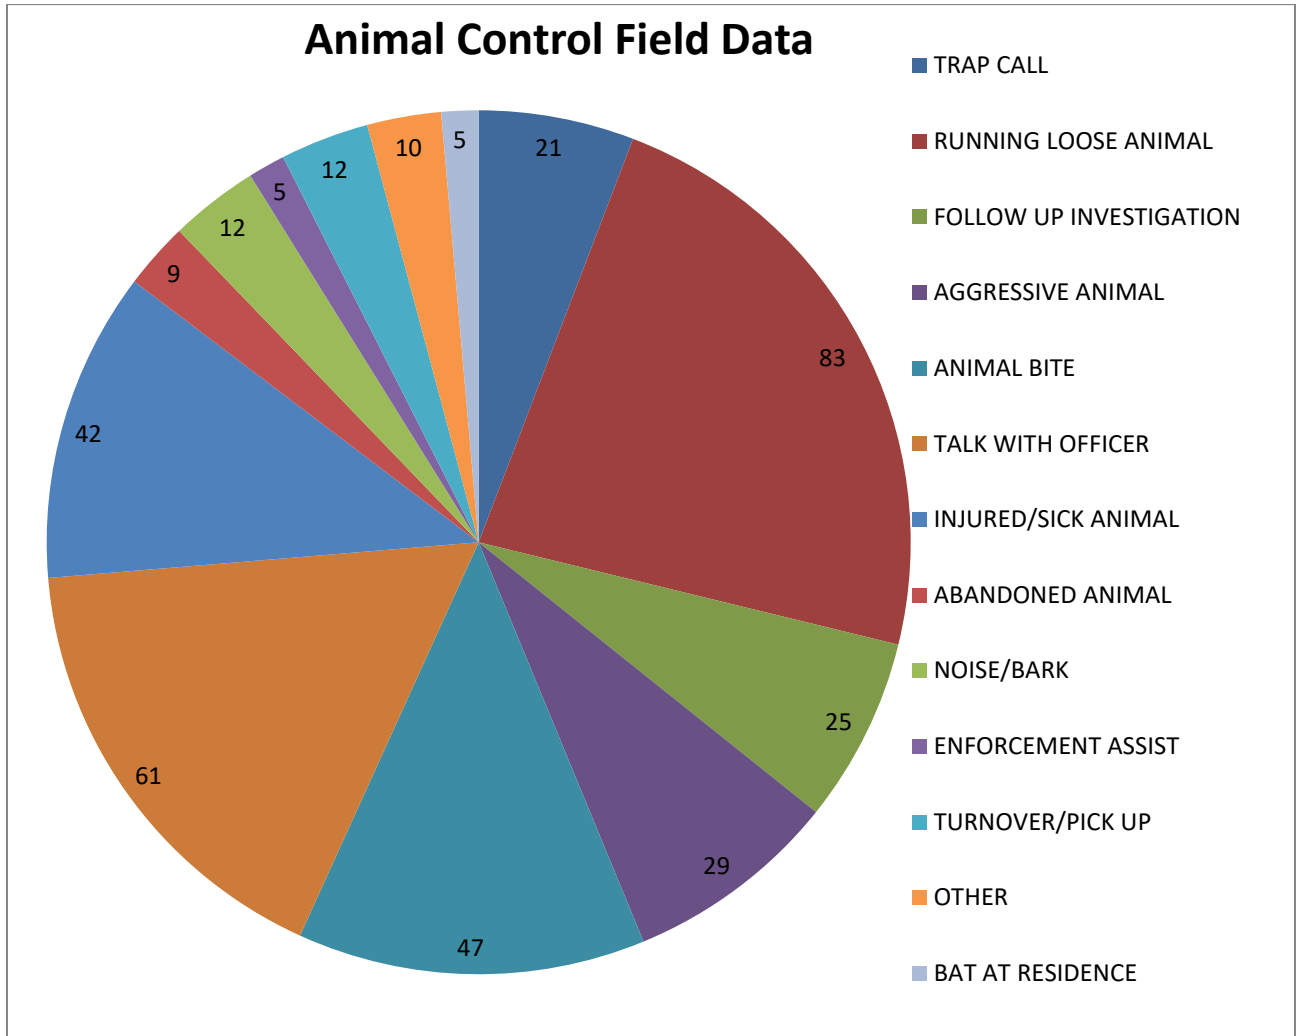

Wake County Animal Control

Wake County Animal Control responds to all areas of Wake County except for the City of Raleigh, City of Garner, Town of Holly Springs and Town of Cary, which each have their own Animal Control Units.

To learn more about Animal Control services within Wake County, please visit our Animal Control Page on our website at:

<http://www.wakegov.com/pets/health/Pages/animalcontrol.aspx>

During the month of February 2021, Wake County Animal Control received 361 calls for service.