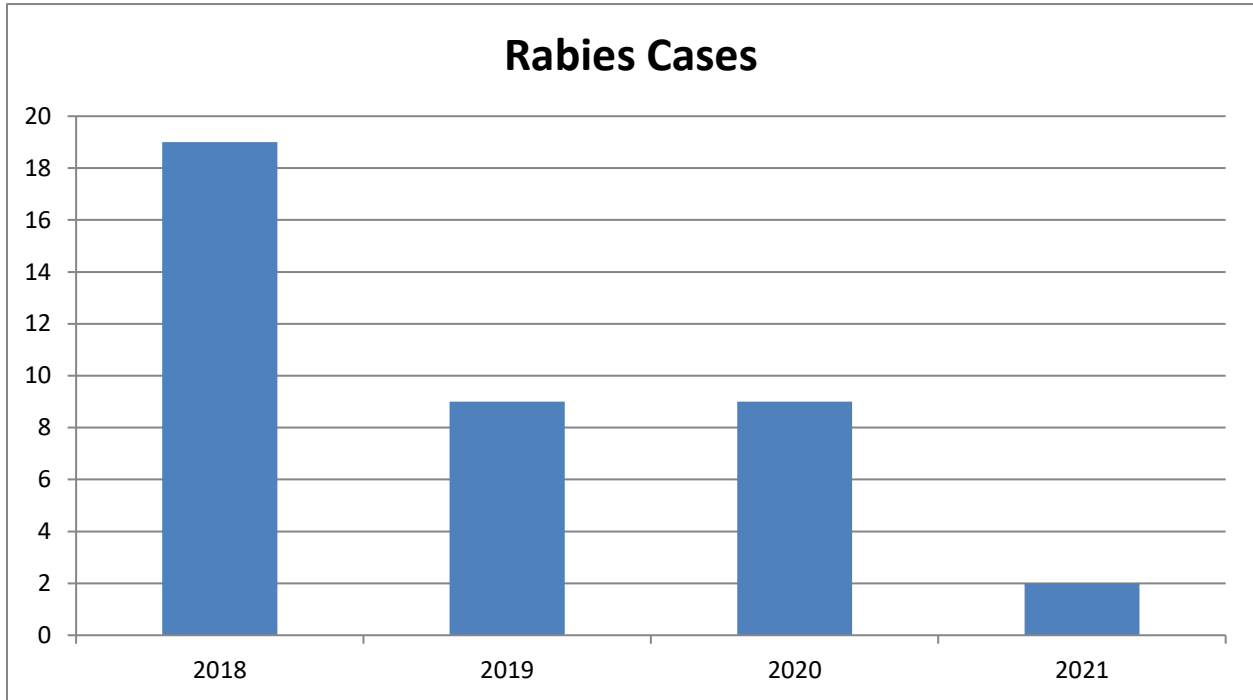

Wake County Rabies Statistics

During February 2021, there were 2 confirmed cases of rabies in Wake County. There have been a total of 2 confirmed cases of rabies in Wake County since January 1, 2021.