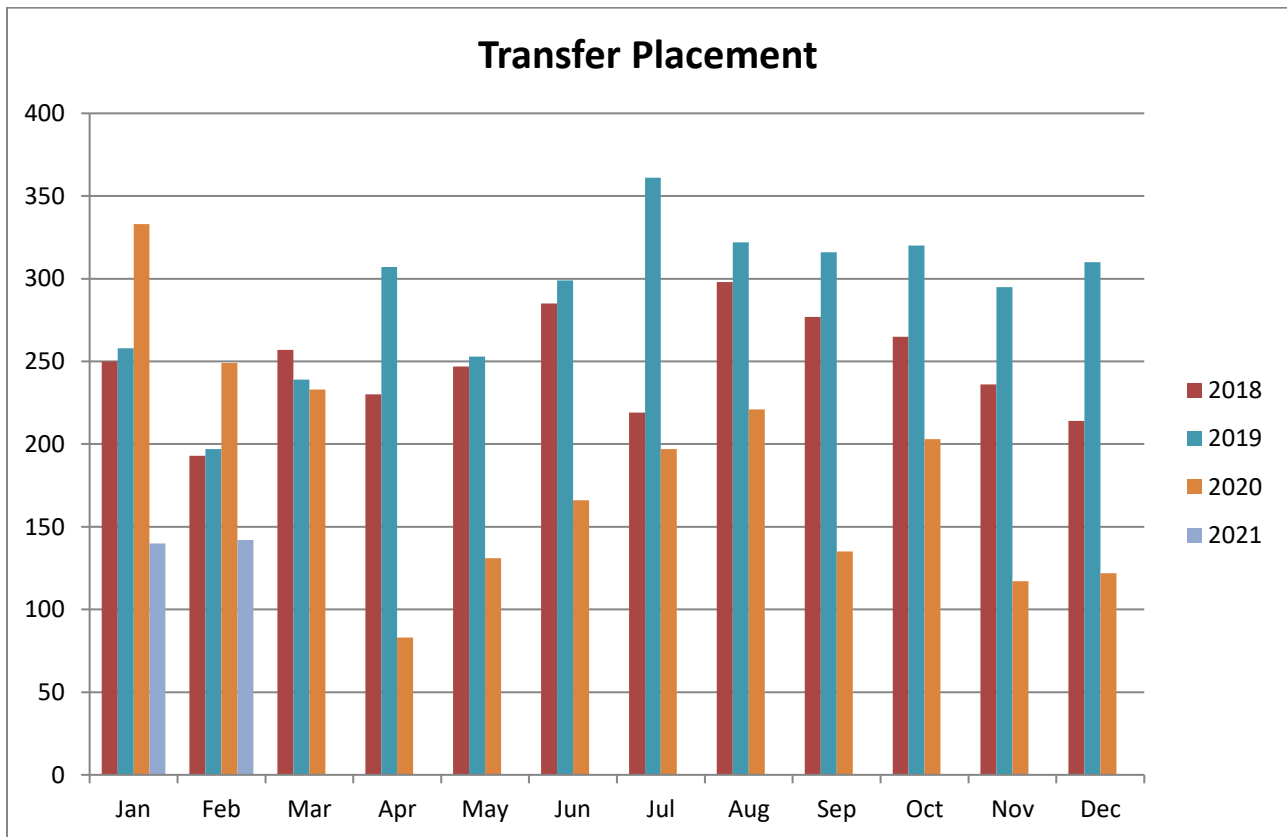

Wake County Animal Center Transfer Program

Transfer Partners pull animals from the Wake County Animal Center into their rescue programs. Our Transfer Partners are both near and far. We are fortunate to have many Transfer Partners to help us with placement of our animals, some that need extensive socialization, training or medical care. They enable us to save more lives.

To learn more about becoming a Transfer Partner for the Wake County Animal Center, please visit Transfer Program Page on our website at:

<http://www.wakegov.com/pets/transfer>

During February, 2021, 142 animals were transferred out of the Wake County Animal Center to our Transfer Partners.

Thank you to all of our Transfer Partners that pulled animals from the Wake County Animal Center in February, 2021. Every single transfer is important!