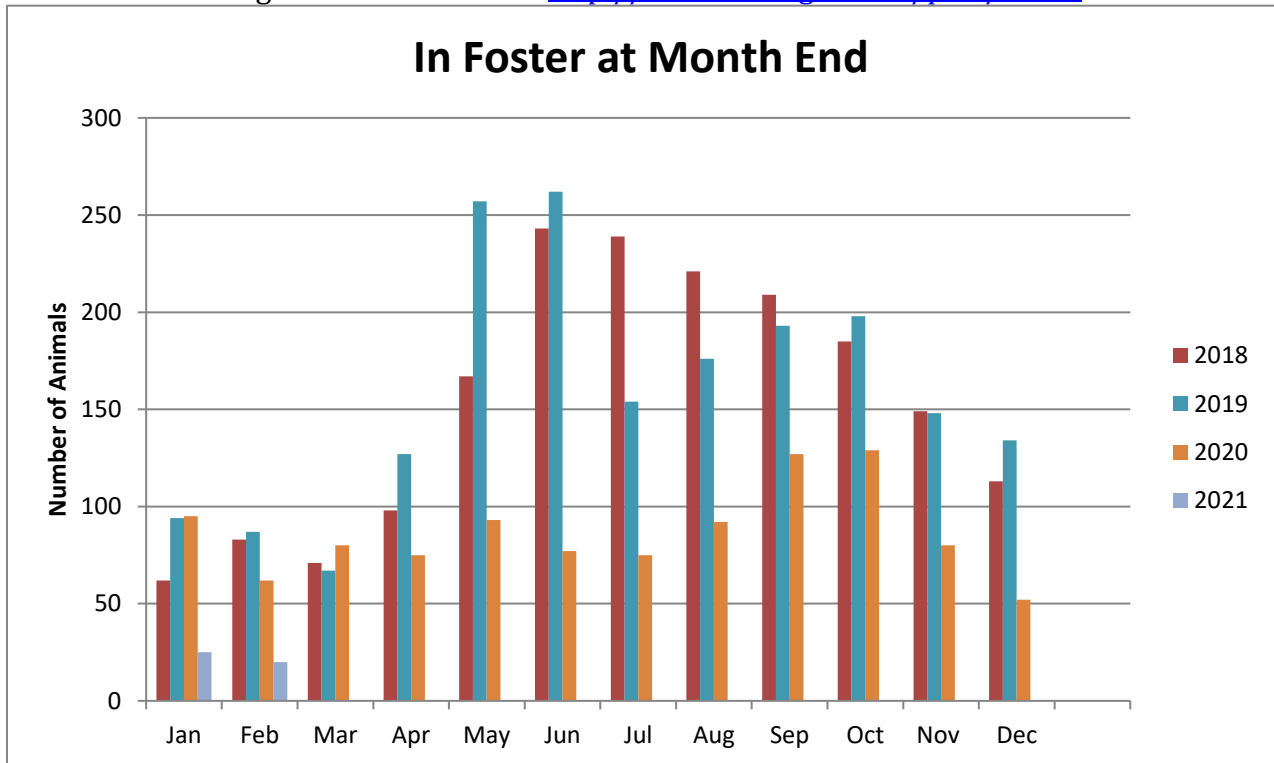

Wake County Animal Center Foster Program

Foster parents are crucial to the lifesaving efforts of the Wake County Animal Center. Foster parents save two lives when they choose to foster – the foster they welcome into their home as well as the pet who just got that spot in our facility. Fosters take on our neediest animals – our bottle feeder kittens, pets that need a kind hand for socialization, as well as our animals that need ongoing medical care. Foster parents provide a loving home that enables these pets to find their forever home.

To learn more about becoming a Foster parent at the Wake County Animal Center, please visit our Foster Page on our website at: <http://www.wakegov.com/pets/foster>

At the end of February, 2021, there were 20 animals in foster care. Animals in foster care that are available for adoption can be found on our Adoption Gallery at: <http://www.wakegov.com/pets/adoptions>