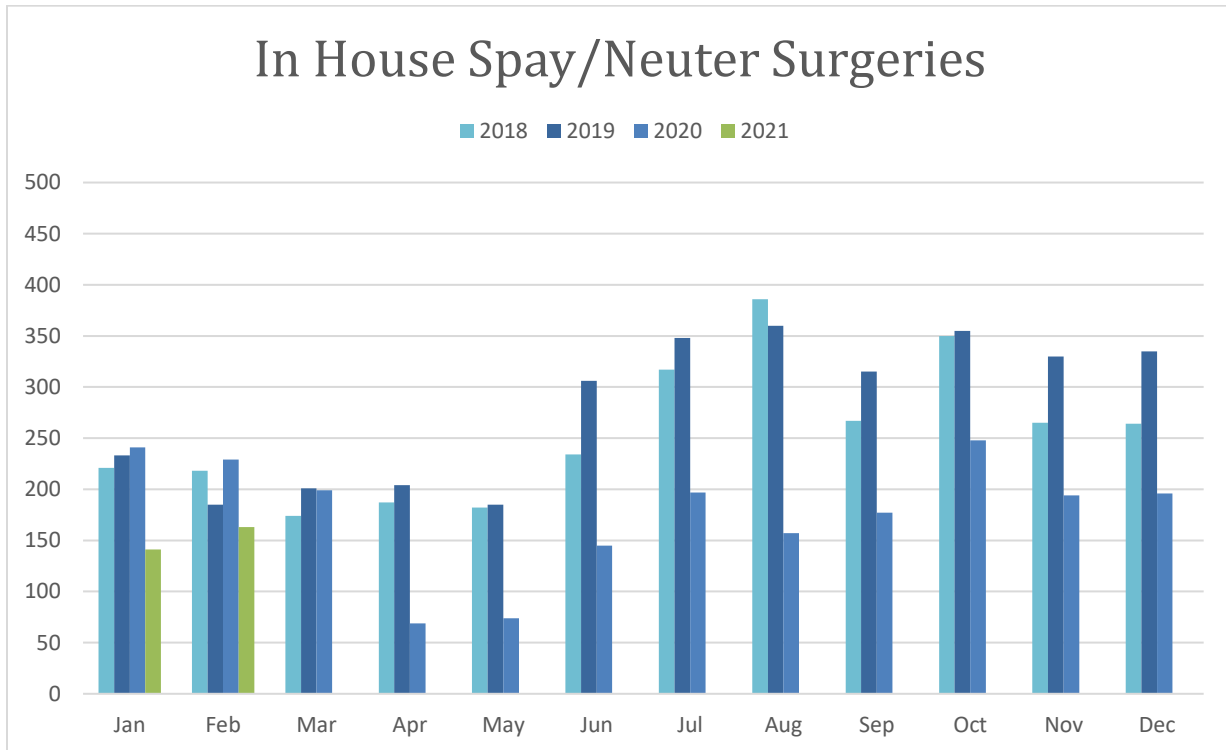

Wake County Animal Center Veterinary Program

Our Veterinary Program consists of a Chief Veterinarian, a Contract Surgeon and four veterinary technicians. This team is responsible for the overall medical care of all animals within the Wake County Animal Center.

Pet overpopulation is a major issue. One way to address this issue is to have your pets spayed or neutered. All dogs and cats adopted from the Wake County Animal Center are spayed or neutered prior to entering their new homes.

During February, 2021, 163 spay/neuter surgeries were performed at the Wake County Animal Center.