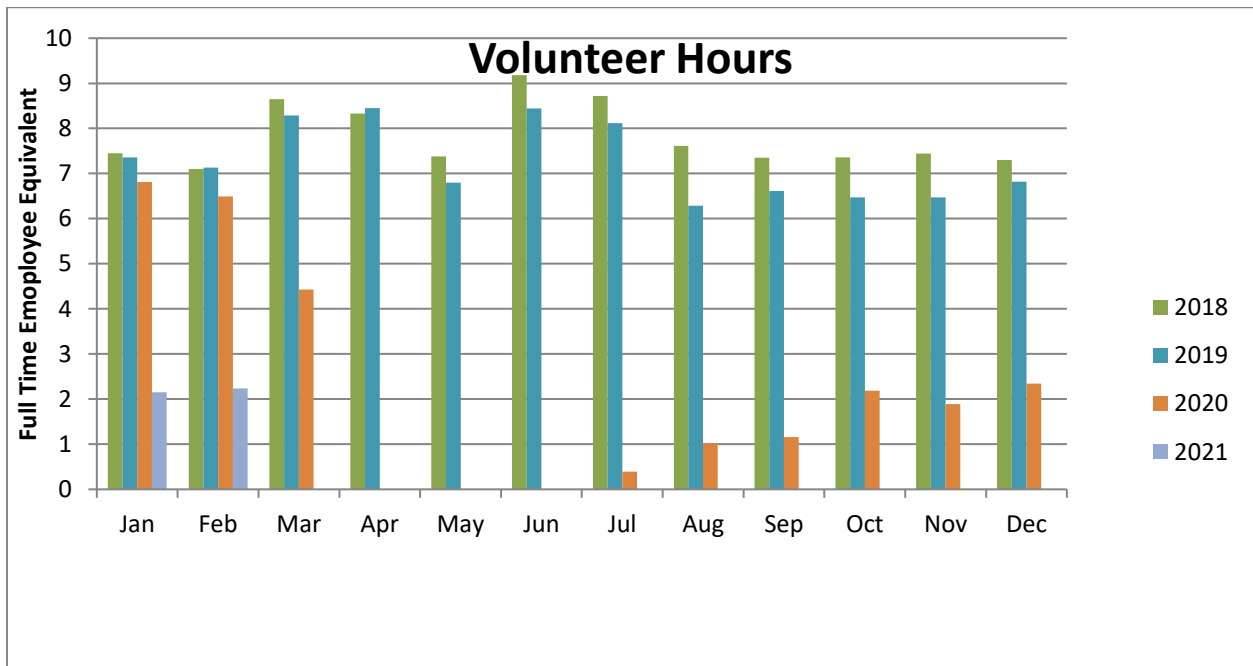

Wake County Animal Center Volunteer Program

Volunteers are an integral part of the Enrichment Program for the Wake County Animal Center. Their roles include dog walking, socialization of the animals, assisting at off-site events, cat cuddling and promoting our animals in the community, to just name a few.

To learn more about volunteering at the Wake County Animal Center, please visit our Volunteer Page on our website at: <http://www.wakegov.com/pets/volunteer>

Not everyone can come to the Animal Center to interact with our animals directly. If this is you, you can support our Animal Center by raising community awareness of the animals for adoption at the Wake County Animal Center, collecting donations of treats from your local community or making financial donations to support our Enrichment Program, advanced medical care and other needs of the animals in our care. More information can be found at: <http://www.wakegov.com/pets/donations>

During the month of February, 2021, our volunteers logged a total amount of hours equivalent to an additional 2.24 full time employees. WOW! That's a lot of enrichment for our animals!